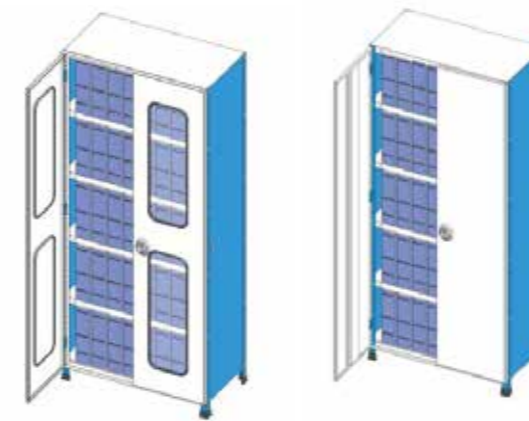

Product code	No. of Steps	Overall Size (L x D x H) mm			Platform Size (L x D x H) mm		
MEPL M06 LT01 01	4	1230	1035	1600	900	600	1050
MEPL M06 LT01 02	5	1410	1035	1850	900	600	1300
MEPL M06 LT01 03	6	1580	1035	2100	900	600	1550
MEPL M06 LT01 04	7	1760	1035	2350	900	600	1800
MEPL M06 LT01 05	8	1930	1035	2600	900	600	2050
MEPL M06 LT01 06	10	2280	1035	3100	900	600	2550
MEPL M06 LT01 07	12	2630	1035	3350	900	600	2800

CUPBOARD

- Load Capacity** : Max. 150 KG UDL each Shelf
- Features** : 150 mm ground clearance
 Lock with two keys
 Including 6 no shelf of 5 no compartment
- Finish** : Powder Coating
 (Structure - RAL 5015, Door & Shelf - RAL 9001)

Type	Model Type	Product Code	Size (L x D x H) mm	No. of Compartment
Hinge Door	Plain Door	MEPL M07 CB01 01	1000 x 500 x 2100	5
	Glass Door	MEPL M07 CB02 01	1000 x 500 x 2100	5
Sliding Door	Plain Door	MEPL M07 CB03 01	1000 x 500 x 2100	5

MODULAR SHELF CABINET

- Load Capacity** : Max. 150 KG UDL each Shelf
- Features** : 100 mm ground clearance
 Lock with two keys
 Including 6 no shelf of 5 no compartment
- Finish** : Powder Coating
 (Structure - RAL 5015, Door & Shelf - RAL 9001)