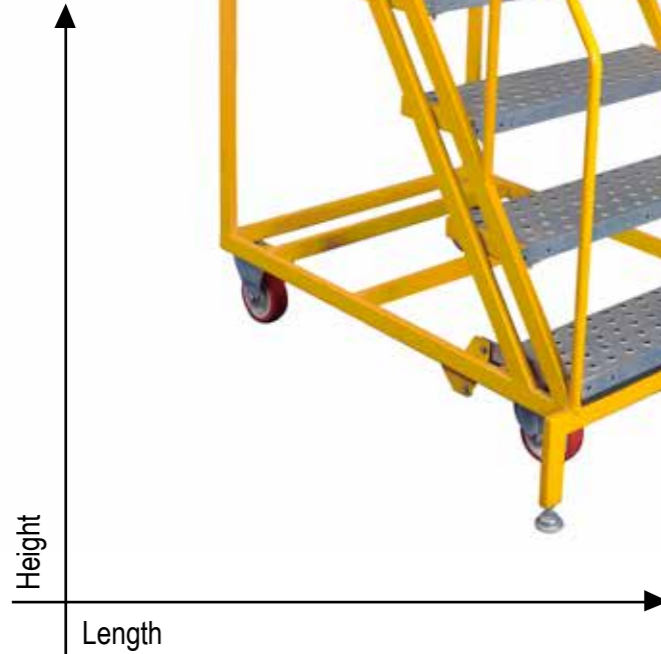

Product
Catalog ▶
2020

Creating
space
within
space

LOGISTIC STORAGE SOLUTIONS
Since 1991

LADDER TROLLEY

- Features** : Railing height 600 mm from base of platform on 3 sides
 Rise of each step is 250 mm
 All Steps are anti-skid perforated Galvanised material
 Locking mechanism available
- Wheel** : Ø 125 , 2 Fix & 2 Swivel
- Finish** : Powder Coating
 (Structure - RAL 1003, Steps - Galvanised)

Product code	No. of Steps	Overall Size (L x D x H) mm			Platform Size (L x D x H) mm		
MEPL M06 LT01 01	4	1230	1035	1600	900	600	1050
MEPL M06 LT01 02	5	1410	1035	1850	900	600	1300
MEPL M06 LT01 03	6	1580	1035	2100	900	600	1550
MEPL M06 LT01 04	7	1760	1035	2350	900	600	1800
MEPL M06 LT01 05	8	1930	1035	2600	900	600	2050
MEPL M06 LT01 06	10	2280	1035	3100	900	600	2550
MEPL M06 LT01 07	12	2630	1035	3350	900	600	2800

CUPBOARD

- Load Capacity** : Max. 150 KG UDL each Shelf
- Features** : 150 mm ground clearance
 Lock with two keys
 Including 6 no shelf of 5 no compartment
- Finish** : Powder Coating
 (Structure - RAL 5015, Door & Shelf - RAL 9001)